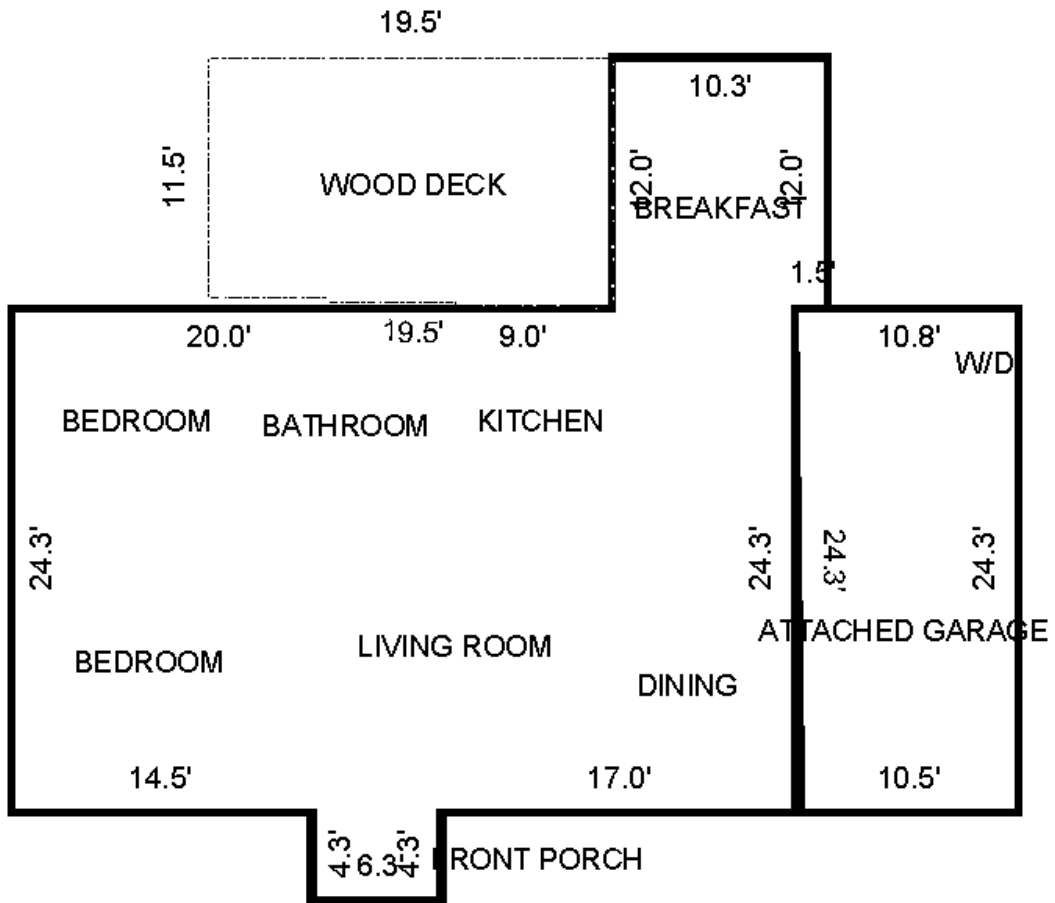

Member of Texas Association of Structural Movers

for faster response please email: chris@brokernetwork.com

This home is price at less that \$22 per foot moved including the one car garage. Built in 1950's, this home features hard wood floors, tile kitchen counter tops with tile back splash, range, and tile walls and floors in the bathroom. Price also includes moving on your pad site with blocks and pads within a 50 mile radius of Austin.

- Price \$25,000
- Sq. Ft. Approximately 1000 per appraiser
- Roof: Composition
- Dimensions: See Floor Plan
- Configuration: 2 bedrooms, 1 bath, 1 kitchen, 1 living room, 1 dinner, 1 car garage
- Wood Floors: Yes
- Sections to be moved: 2
- To be Demolished: Front Entry area/ Porch
- Viewing Instructions: Vacant, feel free to walk around it, if interest please call or email Chris Kappmeyer